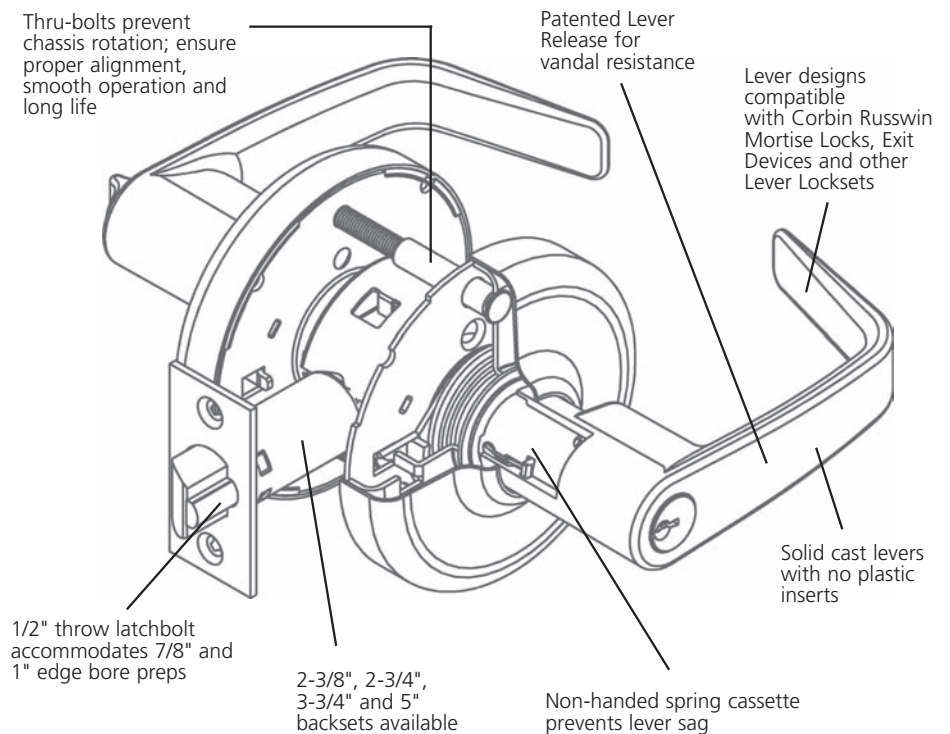

Value and Performance

CL3800 Series Cylindrical Lock

An ANSI/BHMA Grade 2 lever lockset which provides an outstanding combination of value and performance, the CL3800 Series is an ideal lever lockset for light commercial applications. It's designed to complement the look of other Corbin Russwin bored locks, so you get a variety of performances with a similar look and feel.

Experience a safer
and more open world

CL3800 Series

Cylindrical Lock

APPLICATIONS

- Interior offices
- Storage closets
- Restaurants
- Retail complexes

ADVANTAGES

- Solid cast levers
- ANSI/BHMA Grade 2 certification
- UL 3-hour fire rating
- Independent lever return springs to prevent lever sag
- Thru-bolts onto door for solid attachment