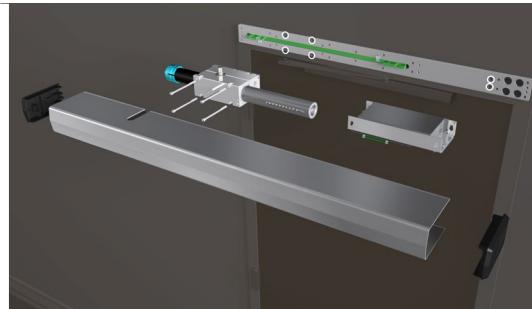

Modular Design