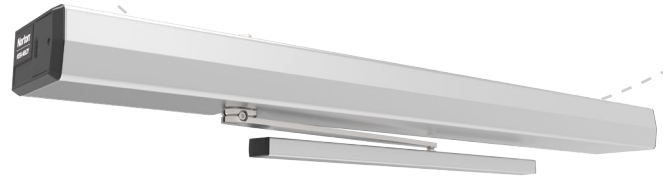

#### SMART, SIMPLE & GOOD LOOKING

The Norton 6300 Series Low Energy Operator offers a broad set of intelligent functions, such as latch boost, latch retraction and obstruction detection to safely secure a variety of moderate to high traffic openings. A unique design with one of the slimmest profiles available allows the 6300 to blend more seamlessly with the frame while fitting challenging applications with minimal header space. A modular design and simple controls also make for easy installation and setup.

Latch Boost

Modular Design

Slim Profile